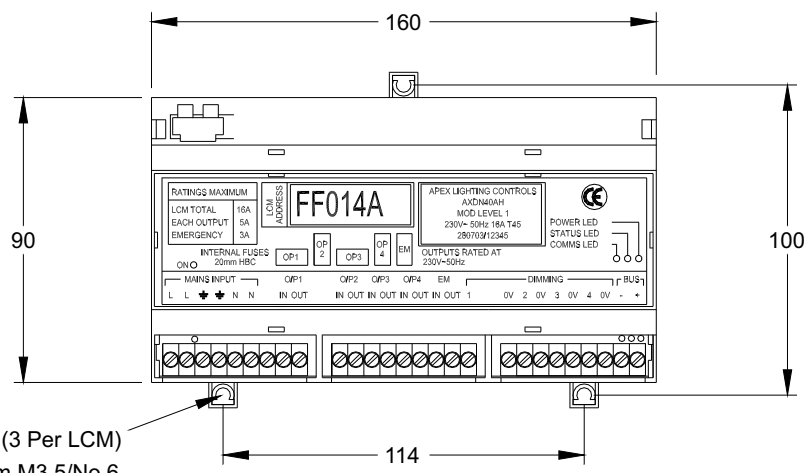

Mechanical Fixing

Din Rail Fixing

Panel Mounting

Adaptable Boxes

Fixing Size (4 Per Box)
Maximum M4/No.10

Wiring

Note:

The dimming 0V is internally connected between each output connector.