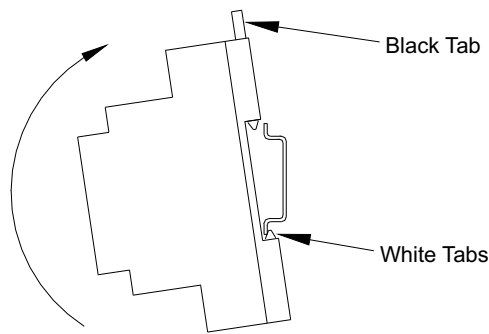

Mechanical Fixing

Din Rail Fixing

Panel Mounting

Adaptable Boxes

Fixing Size (4 Per Box)
Maximum M4/No.10

Wiring

Note:

The dimming 0V is internally connected between each output connector.