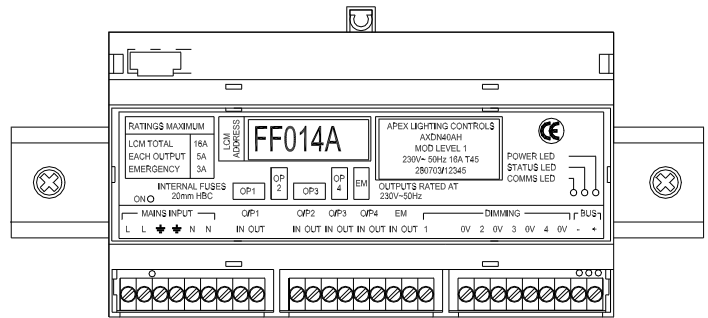

Mechanical Fixing

Din Rail Fixing

Panel Mounting

Adaptable Boxes

Fixing Size (4 Per Box)
Maximum M4/No.10

Wiring

Note:

The dimming 0V is internally connected between each output connector.