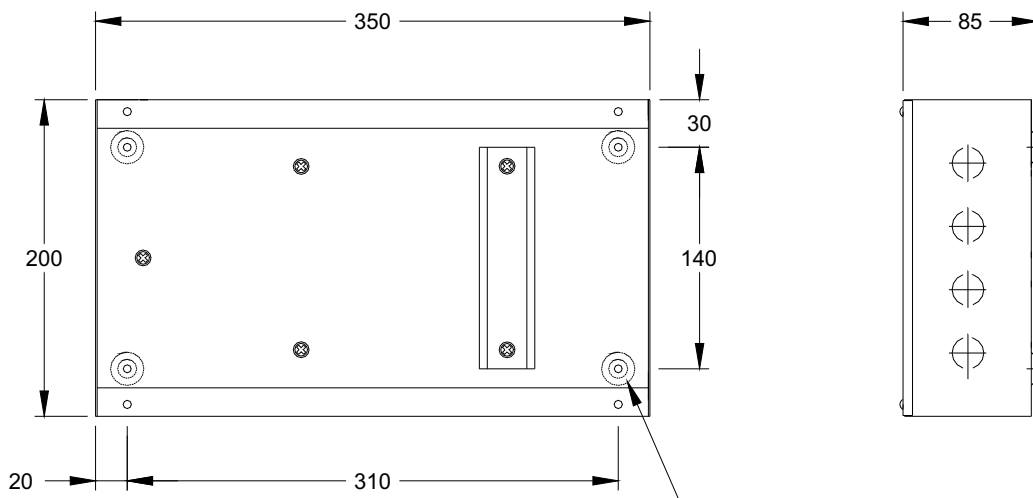

Mechanical Fixing

Din Rail Fixing

Panel Mounting

Adaptable Boxes

Fixing Size (4 Per Box)
Maximum M4/No.10

Wiring

Note:

The dimming 0V is internally connected between each output connector.