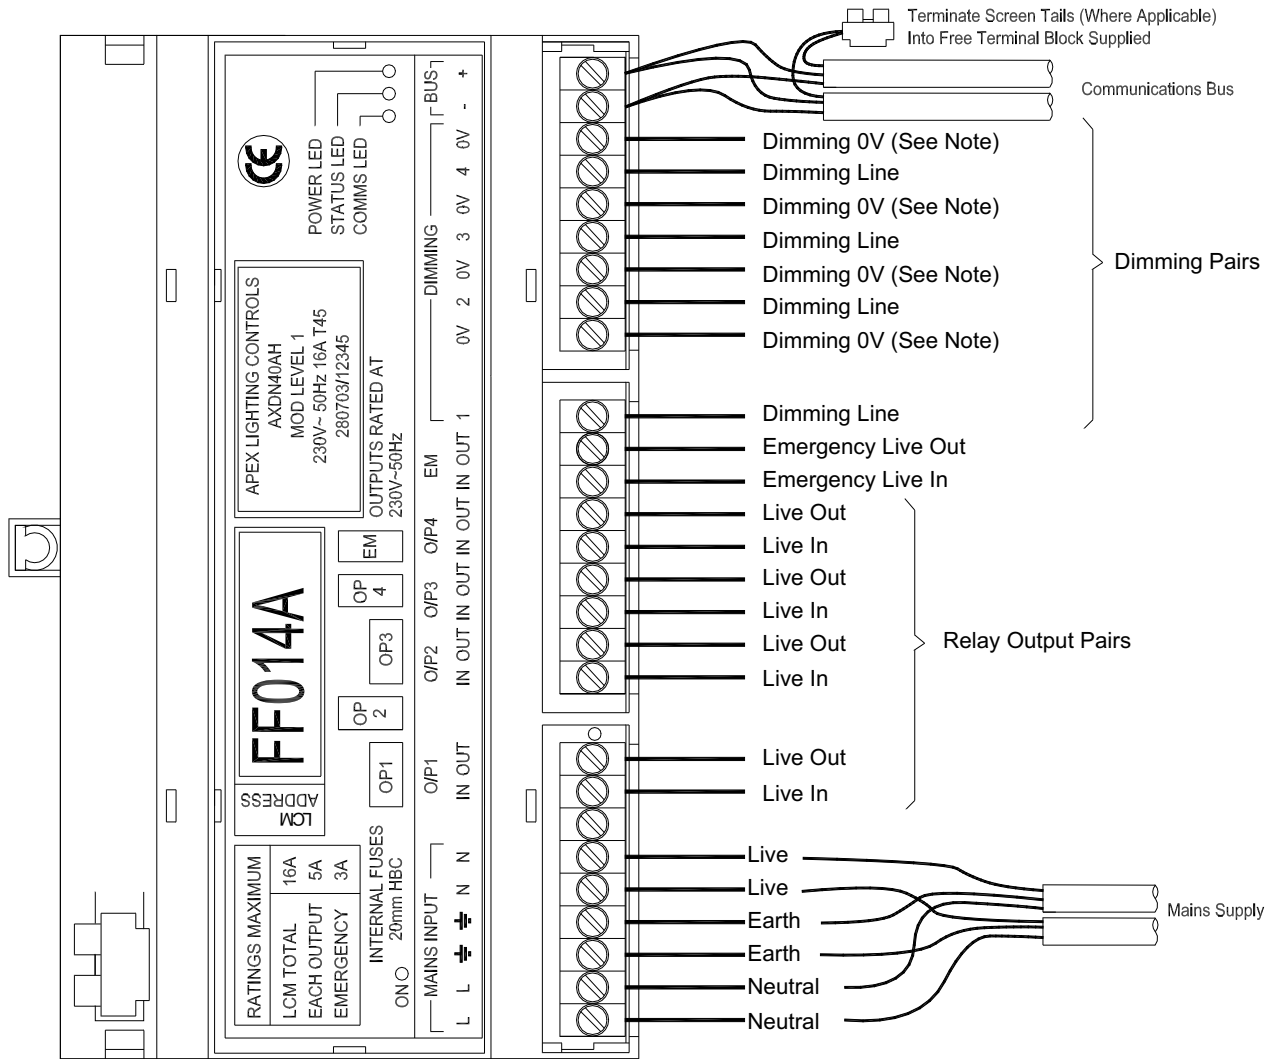

Mechanical Fixing

Din Rail Fixing

Panel Mounting

Adaptable Boxes

Fixing Size (4 Per Box)
Maximum M4/No.10

Wiring

Note:

The dimming 0V is internally connected between each output connector.